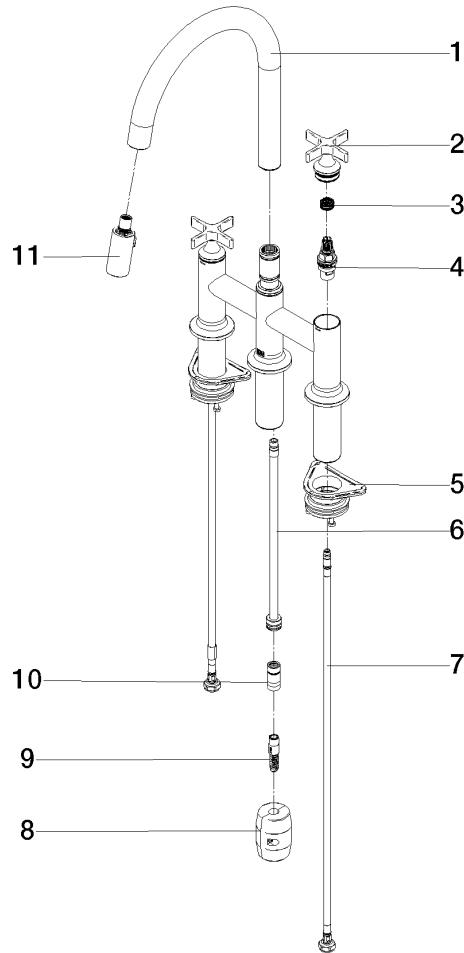

19 875 809

- 240mm projection
- pivotable spout 360°
- Optional swivel limiter available with swivel limiter set 12 823 970 90
- air-enriched flow and spray flow
- 1800 mm metal shower hose
- sprayface with anti-scaling system
- max. flow 8 l/min at 3 bar flow pressure
- lead-free
- This product can help a building meet the requirements of Green Building Rating Systems, e.g. LEED®, BREEAM®, DGNB

Recommended miscellaneous

Swivel limitation set -

12 823 970 90

Recommended miscellaneous

VAIA Dispenser with rosette - Chrome

82 434 809-00

19 875 809

Flow rate chart

Certificates

LGA_38633.

Belgaqua_24-005-
27_3.

19 875 809

Spare parts list

No.	Item Number	Name	Quantity used	Delivery time
1	90 28 22 397 00-00	spout	1	10
2	90 20 80 036 00-00	handle	2	-
Spare part can no longer be ordered, please order the replacement item				
3	90 12 12 232 00 90	fixing cap	2	2
4	90 90 03 131 00 90	top	2	2
5	04 30 11 040 00 90	fixing set	2	2
6	04 28 20 067 00 90	pipe	1	2
7	04 30 04 101 00 90	hose	2	2
8	04 21 50 010 00 90	accessories	1	2
9	04 30 02 120 00-00	hose	1	10
10	90 24 03 253 00 90	adaptor	1	2
11	90 18 40 317 00-00	shower	1	10